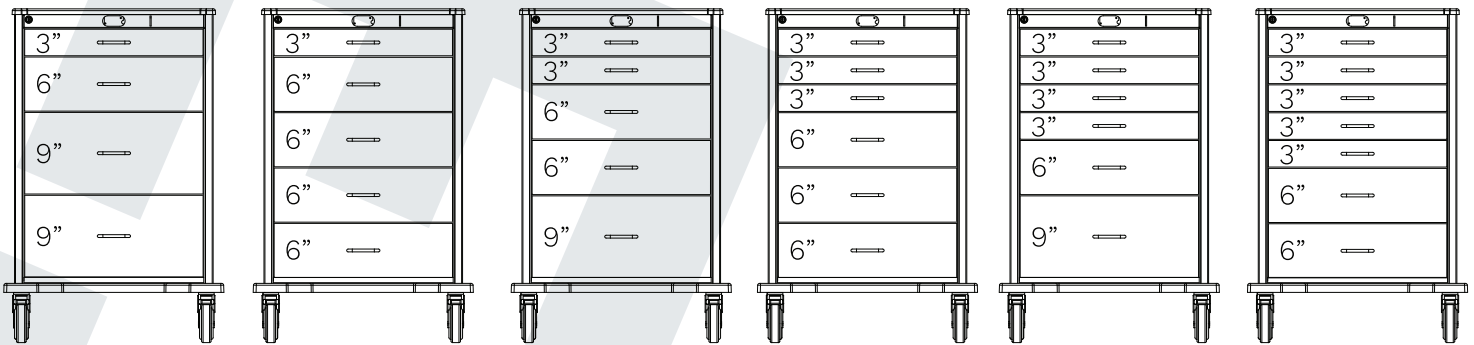

EVERHUTCH

STAT CART

MSC27AM

STANDARD 29"W

SPECIFICATIONS

Caster

- 5" Swivel Locking Casters:
3 Total Lock & 1 Direction Lock
- 5" Caster Overall

Material

- Shell 18-Gauge Steel
- Drawers 20-Gauge Steel

Finish

- ABC Powder Coat

Drawer handles

- Brushed Stainless Steel

Warranty

- Limited Life Time Warranty

DRAW CONFIGURATIONS