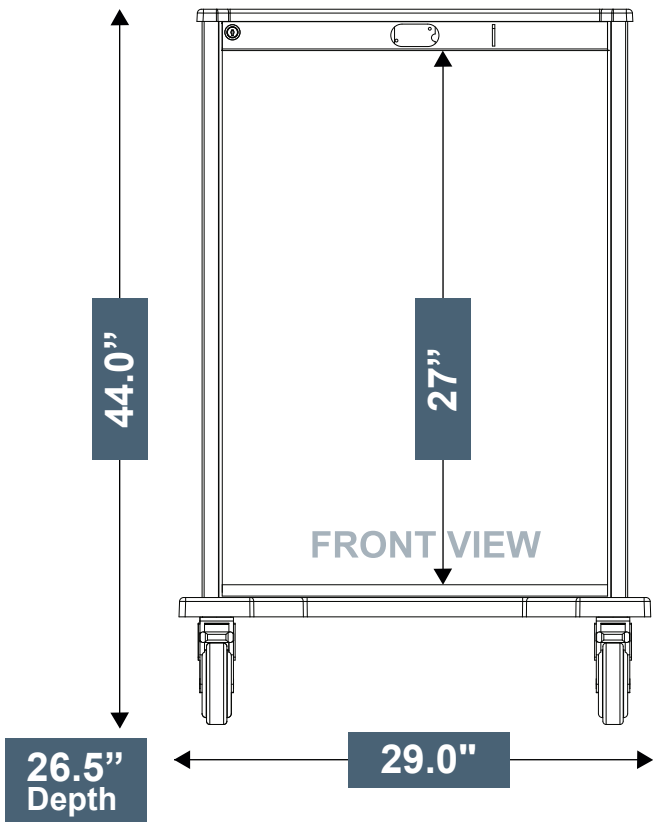

EVERHUTCH

STAT CART

MSC27AM

STANDARD 29"W

SPECIFICATIONS

Caster

- 5" Swivel Locking Casters:
  3 Total Lock & 1 Direction Lock
- 5" Caster Overall

Material

- Shell 18-Gauge Steel
- Drawers 20-Gauge Steel

Finish

- ABC Powder Coat

Drawer handles

- Brushed Stainless Steel

Warranty

- Limited Life Time Warranty

DRAW CONFIGURATIONS

MSC27AM112

MSC27AM140

MSC27AM221

MSC27AM330

MSC27AM411

MSC27AM520

LOCK OPTIONS - XX

- -01 Manual Lock
- -05 Electronic Lock
- -08 Drawer lock
- -06 Keyless Electronic Keypad Proximity Card HID access
- -07 Keyless Electronic Keypad I-Class HID Access High Freq
- -09 Gang lock

KEWAUNEE®

EVERHUTCH

2700 W Front St, Statesville, NC 28677

Sales@EVERHUTCH.com