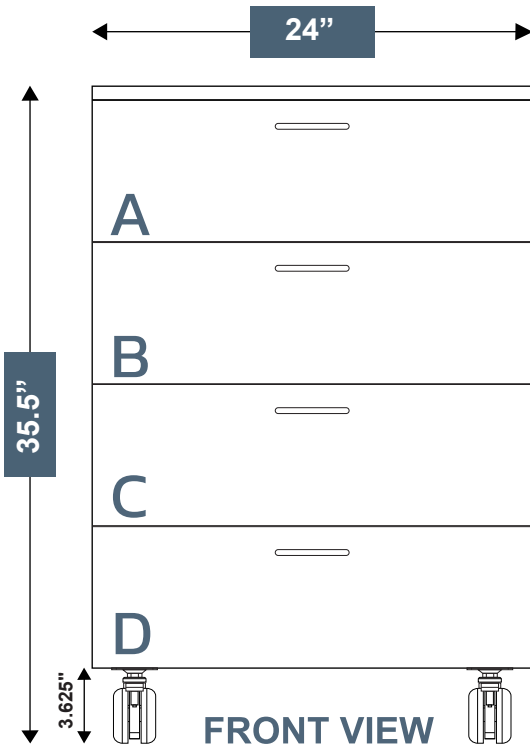

EVERHUTCH

NEST CART

4 DRAWER SINGLE PULL

STANDING 36" HEIGHT

Part # MCB30D3624

■ 4 Drawer single pull

Dimensions

- 35.5" Height
- 24" Wide
- 23" Deep
- 140 LB
- 3" Swivel locking casters
- 3.625" Caster overall

Drawer openings:

- A – 7 1/8"
- B – 7 1/8"
- C – 7 1/8"
- D – 7 1/8"

Material

- Shell 18 Gauge steel
  double sided construction
- Drawers 20 Gauge steel
  double sided construction

Certifications

- Conforms to UL 60601

Finish

- Snow White ABC Powder Coat

Drawer handles

- Brushed stainless steel

Warranty

- For warranty information about this product please refer to Everhutch.com

STATESVILLE, NC

**KEWAUNEE®
EVERHUTCH**

2700 W Front St, Statesville, NC 28677

Sales@**EVERHUTCH.com**