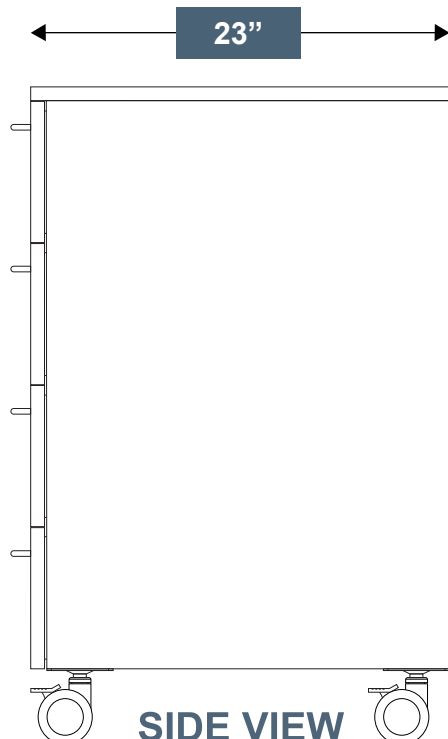

EVERHUTCH

NEST CART

4 DRAWER SINGLE PULL

STANDING 36" HEIGHT

Part # MCB30D3624

■ 4 Drawer single pull

Dimensions

- 35.5" Height
- 24" Wide
- 23" Deep
- 140 LB
- 3" Swivel locking casters
- 3.625" Caster overall

Drawer openings:

- A – 7 1/8"
- B – 7 1/8"
- C – 7 1/8"
- D – 7 1/8"

Material

- Shell 18 Gauge steel
  double sided construction
- Drawers 20 Gauge steel
  double sided construction

Certifications

- Conforms to UL 60601

Finish

- Snow White ABC Powder Coat

Drawer handles

- Brushed stainless steel

Warranty

- For warranty information about this product please refer to Everhutch.com

STATESVILLE, NC

**KEWAUNEE®
EVERHUTCH**

2700 W Front St, Statesville, NC 28677

Sales@**EVERHUTCH.com**