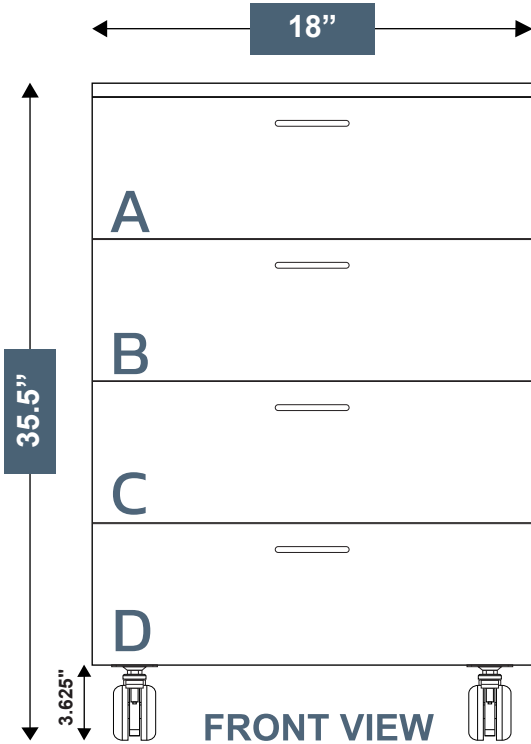

EVERHUTCH

NEST CART

4 DRAWER SINGLE PULL

STANDING 36" HEIGHT

Part # MCB30D3618

- 4 Drawer single pull

Dimensions

- 35.5" Height
- 18" Wide
- 23" Deep
- 140 LB
- 3" Swivel locking casters
- 3.625" Caster overall

Drawer openings:

- A – 7 1/8"
- B – 7 1/8"
- C – 7 1/8"
- D – 7 1/8"

Material

- Shell 18 Gauge steel
  double sided construction
- Drawers 20 Gauge steel
  double sided construction

Certifications

- Conforms to UL 60601

Finish

- Snow White ABC Powder Coat

Drawer handles

- Brushed stainless steel

Warranty

- For warranty information about this product please refer to Everhutch.com

STATESVILLE, NC

**KEWAUNEE®
EVERHUTCH**

2700 W Front St, Statesville, NC 28677

Sales@**EVERHUTCH.com**