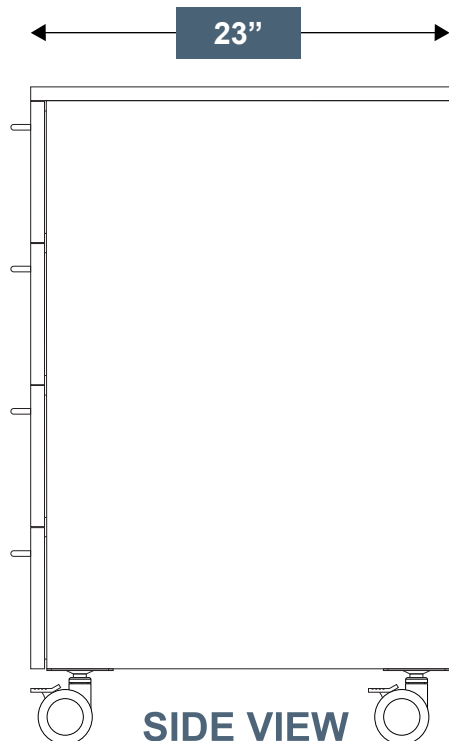

EVERHUTCH

NEST CART

4 DRAWER SINGLE PULL

STANDING 36" HEIGHT

Part # MCB30D3618

- 4 Drawer single pull

Dimensions

- 35.5" Height
- 18" Wide
- 23" Deep
- 140 LB
- 3" Swivel locking casters
- 3.625" Caster overall

Drawer openings:

- A – 7 1/8"
- B – 7 1/8"
- C – 7 1/8"
- D – 7 1/8"

Material

- Shell 18 Gauge steel
  double sided construction
- Drawers 20 Gauge steel
  double sided construction

Certifications

- Conforms to UL 60601

Finish

- Snow White ABC Powder Coat

Drawer handles

- Brushed stainless steel

Warranty

- For warranty information about this product please refer to Everhutch.com

STATESVILLE, NC

**KEWAUNEE®
EVERHUTCH**

2700 W Front St, Statesville, NC 28677

Sales@**EVERHUTCH.com**