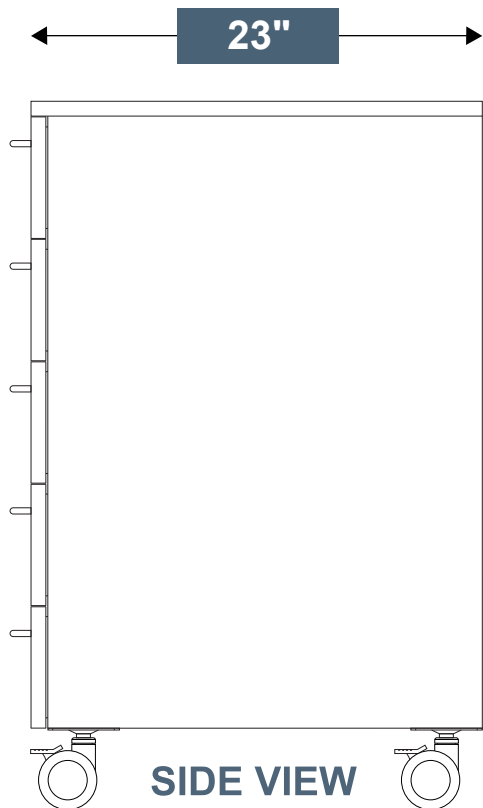

EVERHUTCH

NEST CART

5 DRAWER SINGLE PULL

ADA 33" HEIGHT

Part # MCB50D3324

- 5 Drawer single pull

Dimensions

- 32.5 Height
- 24" Wide
- 23" Deep
- 140 LB
- 3" Swivel locking casters
- 3.625" Caster overall

Drawer openings:

- A – 4 1/4"
- B – 4 1/4"
- C – 5 11/16"
- D – 5 11/16"
- E – 5 11/16"

Material

- Shell 18 Gauge steel
  double sided construction
- Drawers 20 Gauge steel
  double sided construction

Certifications

- Conforms to UL 60601

Finish

- Snow White ABC Powder Coat

Drawer handles

- Brushed stainless steel

Warranty

- For warranty information about this product please refer to Everhutch.com

STATESVILLE, NC

**KEWAUNEE®
EVERHUTCH**

2700 W Front St, Statesville, NC 28677

Sales@**EVERHUTCH.com**