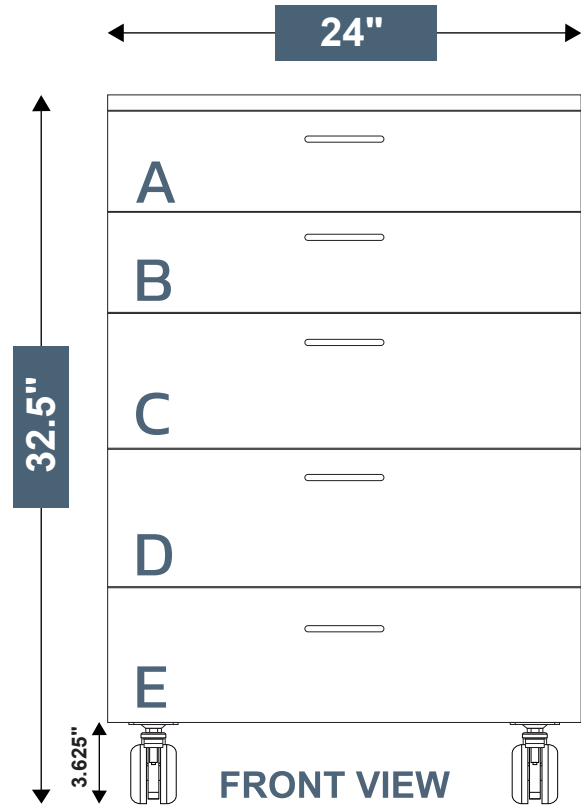

EVERHUTCH

NEST CART

5 DRAWER SINGLE PULL

ADA 33" HEIGHT

Part # MCB50D3324

- 5 Drawer single pull

Dimensions

- 32.5 Height
- 24" Wide
- 23" Deep
- 140 LB
- 3" Swivel locking casters
- 3.625" Caster overall

Drawer openings:

- A – 4 1/4"
- B – 4 1/4"
- C – 5 11/16"
- D – 5 11/16"
- E – 5 11/16"

Material

- Shell 18 Gauge steel
  double sided construction
- Drawers 20 Gauge steel
  double sided construction

Certifications

- Conforms to UL 60601

Finish

- Snow White ABC Powder Coat

Drawer handles

- Brushed stainless steel

Warranty

- For warranty information about this product please refer to Everhutch.com

STATESVILLE, NC

**KEWAUNEE®
EVERHUTCH**

2700 W Front St, Statesville, NC 28677

Sales@**EVERHUTCH.com**