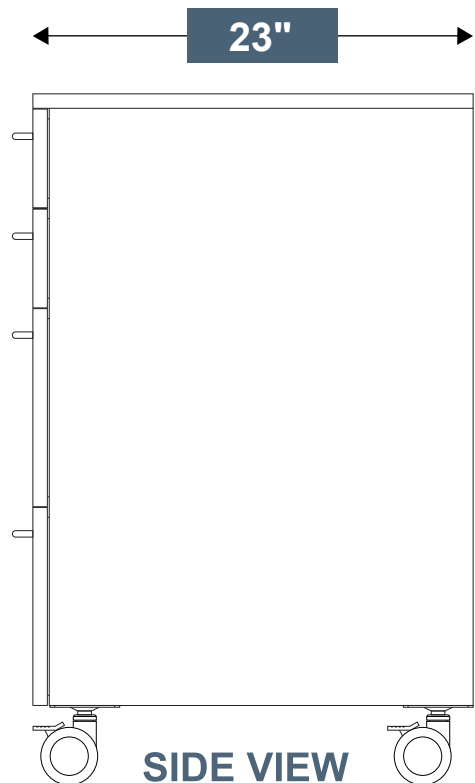

EVERHUTCH

NEST CART

4 DRAWER SINGLE PULL

STANDING 36" HEIGHT

Part # MCB08D3624

■ 4 Drawer single pull

Dimensions

- 35.5" Height
- 24" Wide
- 23" Deep
- 140 LB
- 3" Swivel locking casters
- 3.625" Caster overall

Drawer openings:

- A – 4 3/4"
- B – 4 3/4"
- C – 9 9/16"
- D – 9 9/16"

Material

- Shell 18 Gauge steel
  double sided construction
- Drawers 20 Gauge steel
  double sided construction

Certifications

- Conforms to UL 60601

Finish

- Snow White ABC Powder Coat

Drawer handles

- Brushed stainless steel

Warranty

- For warranty information about this product please refer to Everhutch.com

STATESVILLE, NC

**KEWAUNEE®
EVERHUTCH**

2700 W Front St, Statesville, NC 28677

Sales@**EVERHUTCH.com**