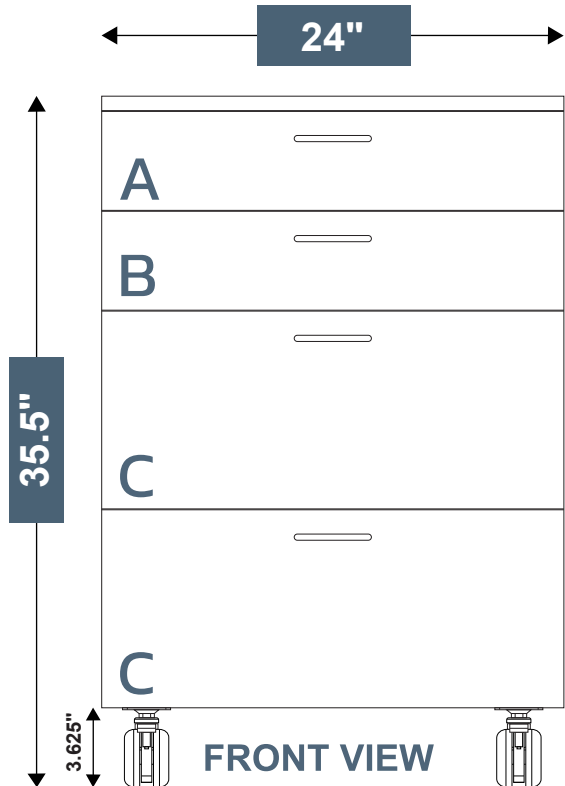

EVERHUTCH

NEST CART

4 DRAWER SINGLE PULL

STANDING 36" HEIGHT

Part # MCB08D3624

■ 4 Drawer single pull

Dimensions

- 35.5" Height
- 24" Wide
- 23" Deep
- 140 LB
- 3" Swivel locking casters
- 3.625" Caster overall

Drawer openings:

- A – 4 3/4"
- B – 4 3/4"
- C – 9 9/16"
- D – 9 9/16"

Material

- Shell 18 Gauge steel
  double sided construction
- Drawers 20 Gauge steel
  double sided construction

Certifications

- Conforms to UL 60601

Finish

- Snow White ABC Powder Coat

Drawer handles

- Brushed stainless steel

Warranty

- For warranty information about this product please refer to Everhutch.com

STATESVILLE, NC

**KEWAUNEE®
EVERHUTCH**

2700 W Front St, Statesville, NC 28677

Sales@**EVERHUTCH.com**