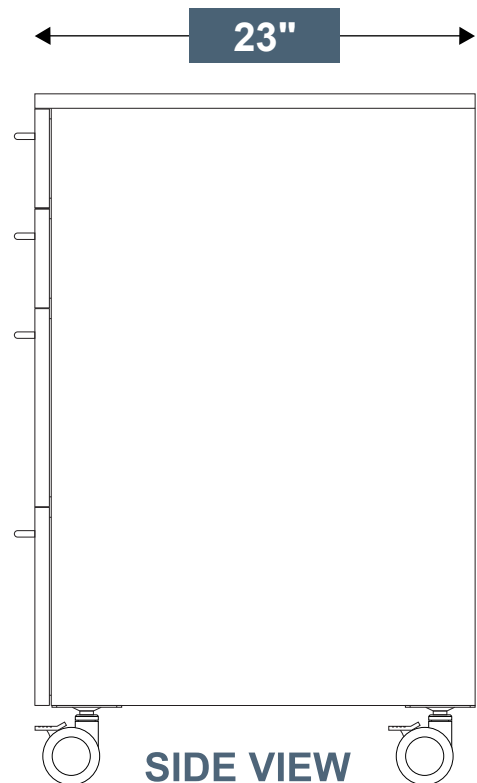

EVERHUTCH

NEST CART

4 DRAWER SINGLE PULL

STANDING 36" HEIGHT

Part # MCB08D3618

■ 4 Drawer single pull

Dimensions

- 35.5" Height
- 18" Wide
- 23" Deep
- 140 LB
- 3" Swivel locking casters
- 3.625" Caster overall

Drawer openings:

- A – 4 3/4"
- B – 4 3/4"
- C – 9 9/16"
- D – 9 9/16"

Material

- Shell 18 Gauge steel
  double sided construction
- Drawers 20 Gauge steel
  double sided construction

Certifications

- Conforms to UL 60601

Finish

- Snow White ABC Powder Coat

Drawer handles

- Brushed stainless steel

Warranty

- For warranty information about this product please refer to Everhutch.com

STATESVILLE, NC

KEWAUNEE®
EVERHUTCH

2700 W Front St, Statesville, NC 28677

Sales@**EVERHUTCH.com**