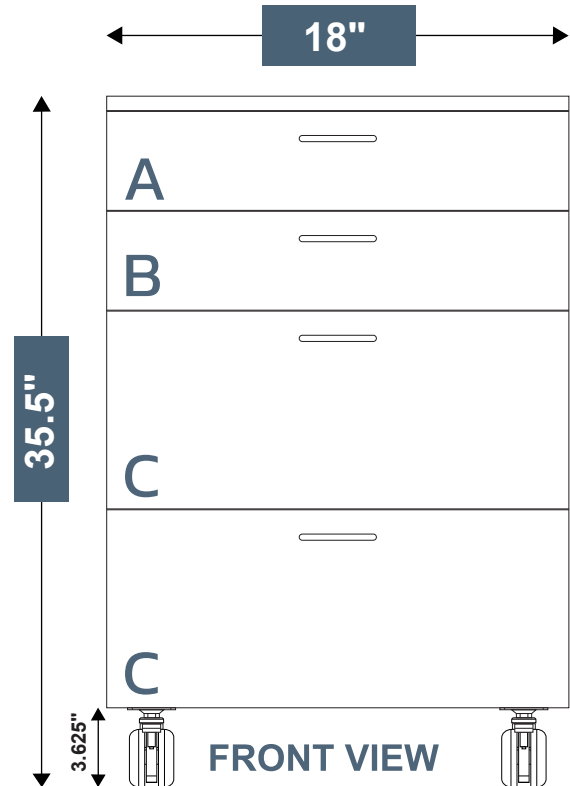

EVERHUTCH

NEST CART

4 DRAWER SINGLE PULL

STANDING 36" HEIGHT

Part # MCB08D3618

■ 4 Drawer single pull

Dimensions

- 35.5" Height
- 18" Wide
- 23" Deep
- 140 LB
- 3" Swivel locking casters
- 3.625" Caster overall

Drawer openings:

- A – 4 3/4"
- B – 4 3/4"
- C – 9 9/16"
- D – 9 9/16"

Material

- Shell 18 Gauge steel
  double sided construction
- Drawers 20 Gauge steel
  double sided construction

Certifications

- Conforms to UL 60601

Finish

- Snow White ABC Powder Coat

Drawer handles

- Brushed stainless steel

Warranty

- For warranty information about this product please refer to Everhutch.com

STATESVILLE, NC

KEWAUNEE®
EVERHUTCH

2700 W Front St, Statesville, NC 28677

Sales@**EVERHUTCH.com**