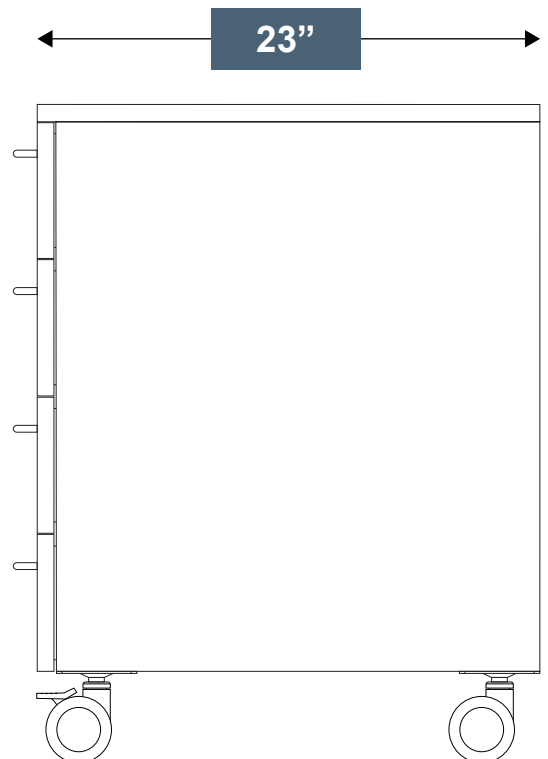

EVERHUTCH

NEST CART

4 DRAWER SINGLE PULL

SITTING 30" HEIGHT

Part # MCB30D3018

- 4 Drawer single pull

Dimensions

- 29.5" Height
- 18" Wide
- 23" Deep
- 130 LB
- 3" Swivel locking casters
- 3.625" Caster overall

Drawer openings:

- A – 5 11/16"
- B – 5 11/16"
- C – 5 11/16"
- D – 5 11/16"

Material

- Shell 18 Gauge steel
  double sided construction
- Drawers 20 Gauge steel
  double sided construction

Certifications

- Conforms to UL 60601

Finish

- Snow White ABC Powder Coat

Drawer handles

- Brushed stainless steel

Warranty

- For warranty information about this product please refer to Everhutch.com

STATESVILLE, NC

**KEWAUNEE®
EVERHUTCH**

2700 W Front St, Statesville, NC 28677

Sales@**EVERHUTCH.com**