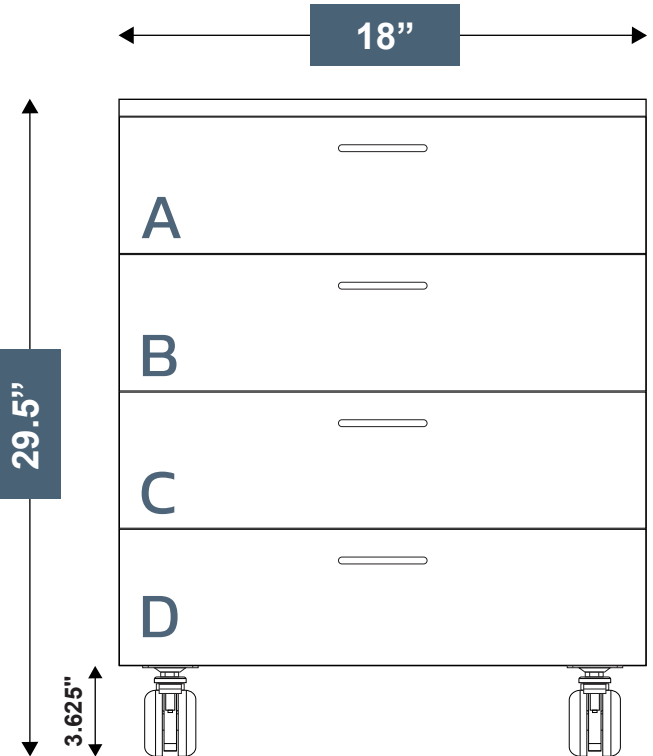

EVERHUTCH

NEST CART

4 DRAWER SINGLE PULL

SITTING 30" HEIGHT

Part # MCB30D3018

- 4 Drawer single pull

Dimensions

- 29.5" Height
- 18" Wide
- 23" Deep
- 130 LB
- 3" Swivel locking casters
- 3.625" Caster overall

Drawer openings:

- A – 5 11/16"
- B – 5 11/16"
- C – 5 11/16"
- D – 5 11/16"

Material

- Shell 18 Gauge steel
  double sided construction
- Drawers 20 Gauge steel
  double sided construction

Certifications

- Conforms to UL 60601

Finish

- Snow White ABC Powder Coat

Drawer handles

- Brushed stainless steel

Warranty

- For warranty information about this product please refer to Everhutch.com

STATESVILLE, NC

**KEWAUNEE®
EVERHUTCH**

2700 W Front St, Statesville, NC 28677

Sales@**EVERHUTCH.com**