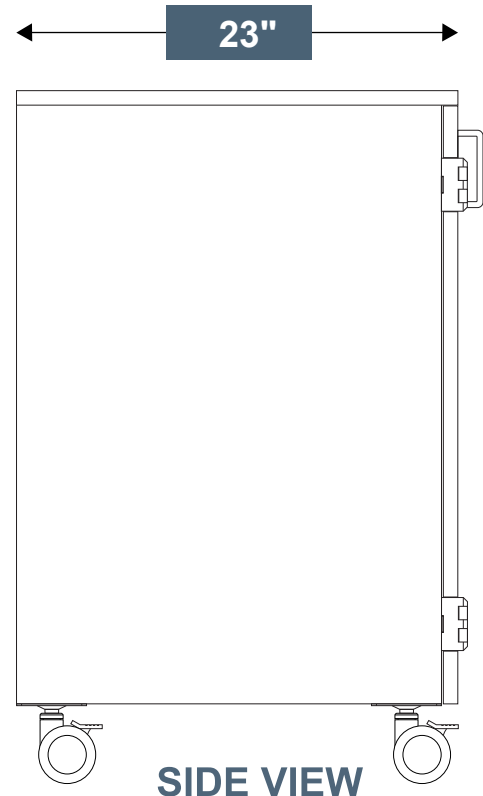

EVERHUTCH

NEST CART

1 DOOR CABINET RIGHT

STANDING 36" HEIGHT

Part # MCB03C3624R

■ 1 DOOR CABINET RIGHT

Dimensions

- 35.5" Height
- 24" Wide
- 23" Deep
- 100 LB
- 3" Swivel locking casters
- 3.625" Caster overall

Door opening:

- A – 29"

Material

- Shell 18 Gauge steel double sided construction
- Door 20 Gauge steel double sided construction

Certifications

- Conforms to UL 60601

Finish

- Snow White ABC Powder Coat

Handles

- Brushed stainless steel

Warranty

- For warranty information about this product please refer to Everhutch.com

STATESVILLE, NC

**KEWAUNEE®
EVERHUTCH**

2700 W Front St, Statesville, NC 28677

Sales@**EVERHUTCH**.com