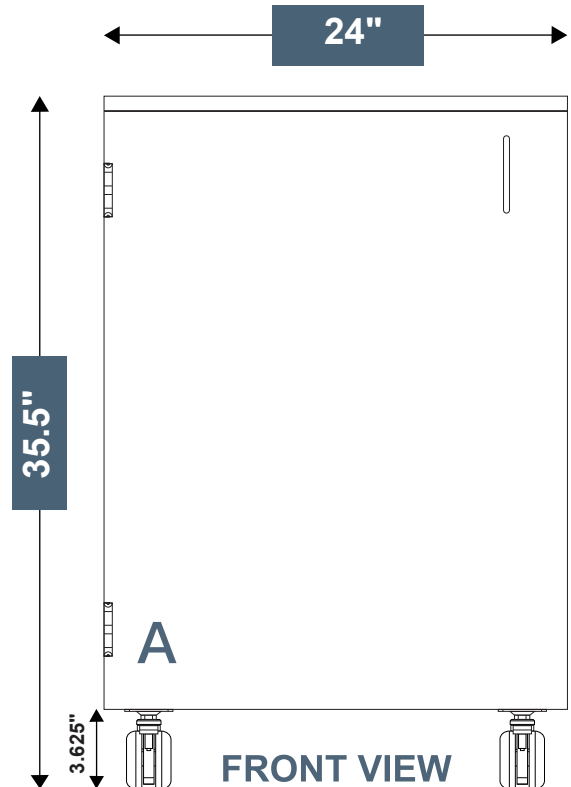

EVERHUTCH

NEST CART

1 DOOR CABINET RIGHT

STANDING 36" HEIGHT

Part # MCB03C3624R

■ 1 DOOR CABINET RIGHT

Dimensions

- 35.5" Height
- 24" Wide
- 23" Deep
- 100 LB
- 3" Swivel locking casters
- 3.625" Caster overall

Door opening:

- A – 29"

Material

- Shell 18 Gauge steel double sided construction
- Door 20 Gauge steel double sided construction

Certifications

- Conforms to UL 60601

Finish

- Snow White ABC Powder Coat

Handles

- Brushed stainless steel

Warranty

- For warranty information about this product please refer to Everhutch.com

STATESVILLE, NC

**KEWAUNEE®
EVERHUTCH**

2700 W Front St, Statesville, NC 28677

Sales@**EVERHUTCH**.com