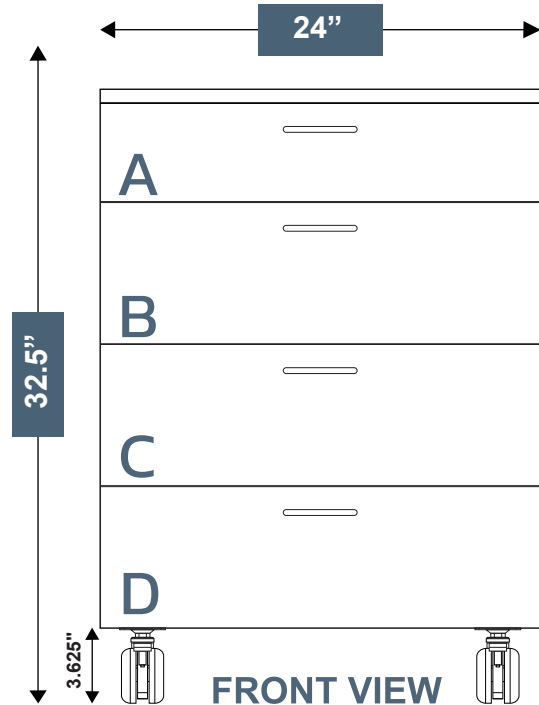

EVERHUTCH

NEST CART

4 DRAWER SINGLE PULL

ADA 33" HEIGHT

Part # MCB30D3324

■ 4 Drawer single pull

Dimensions

- 32.5" Height
- 24" Wide
- 23" Deep
- 130 LB
- 3" Swivel locking casters
- 3.625" Caster overall

Drawer openings:

- A – 4 1/4"
- B – 7 1/8"
- C – 7 1/8"
- D – 7 1/8"

Material

- Shell 18 Gauge steel
  double sided construction
- Drawers 20 Gauge steel
  double sided construction

Certifications

- Conforms to UL 60601

Finish

- Snow White ABC Powder Coat

Drawer handles

- Brushed stainless steel

Warranty

- For warranty information about this product please refer to Everhutch.com

STATESVILLE, NC

**KEWAUNEE®
EVERHUTCH**

2700 W Front St, Statesville, NC 28677

Sales@**EVERHUTCH.com**