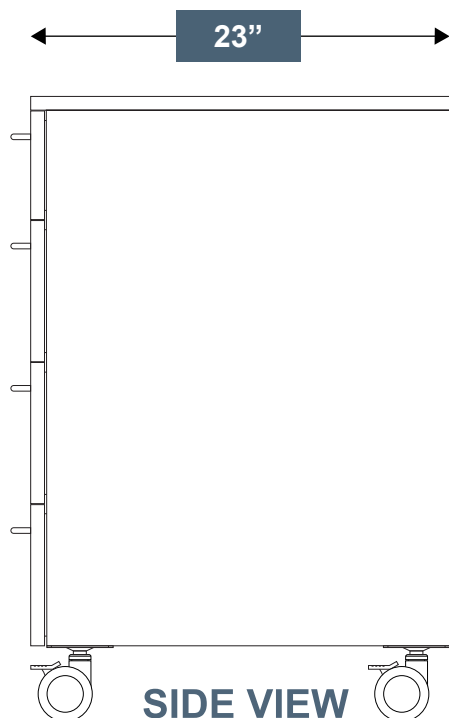

EVERHUTCH

NEST CART

4 DRAWER SINGLE PULL

ADA 33" HEIGHT

Part # MCB30D3324

■ 4 Drawer single pull

Dimensions

- 32.5" Height
- 24" Wide
- 23" Deep
- 130 LB
- 3" Swivel locking casters
- 3.625" Caster overall

Drawer openings:

- A – 4 1/4"
- B – 7 1/8"
- C – 7 1/8"
- D – 7 1/8"

Material

- Shell 18 Gauge steel
  double sided construction
- Drawers 20 Gauge steel
  double sided construction

Certifications

- Conforms to UL 60601

Finish

- Snow White ABC Powder Coat

Drawer handles

- Brushed stainless steel

Warranty

- For warranty information about this product please refer to Everhutch.com

STATESVILLE, NC

**KEWAUNEE®
EVERHUTCH**

2700 W Front St, Statesville, NC 28677

Sales@**EVERHUTCH.com**